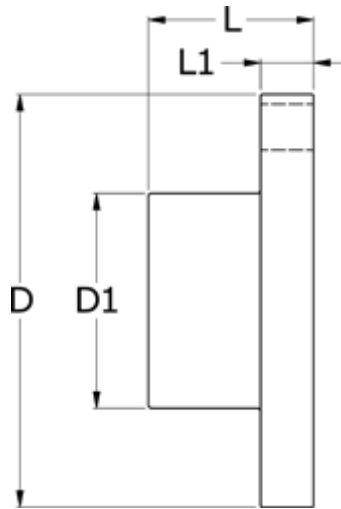

Article number: 330717801

Description: Coupling Rupex size 178
Part 1

Measures

D	= 178
D1	= 102
L	= 70
L1	= 20
Max bore	= 60
Torque (N m)	= 950